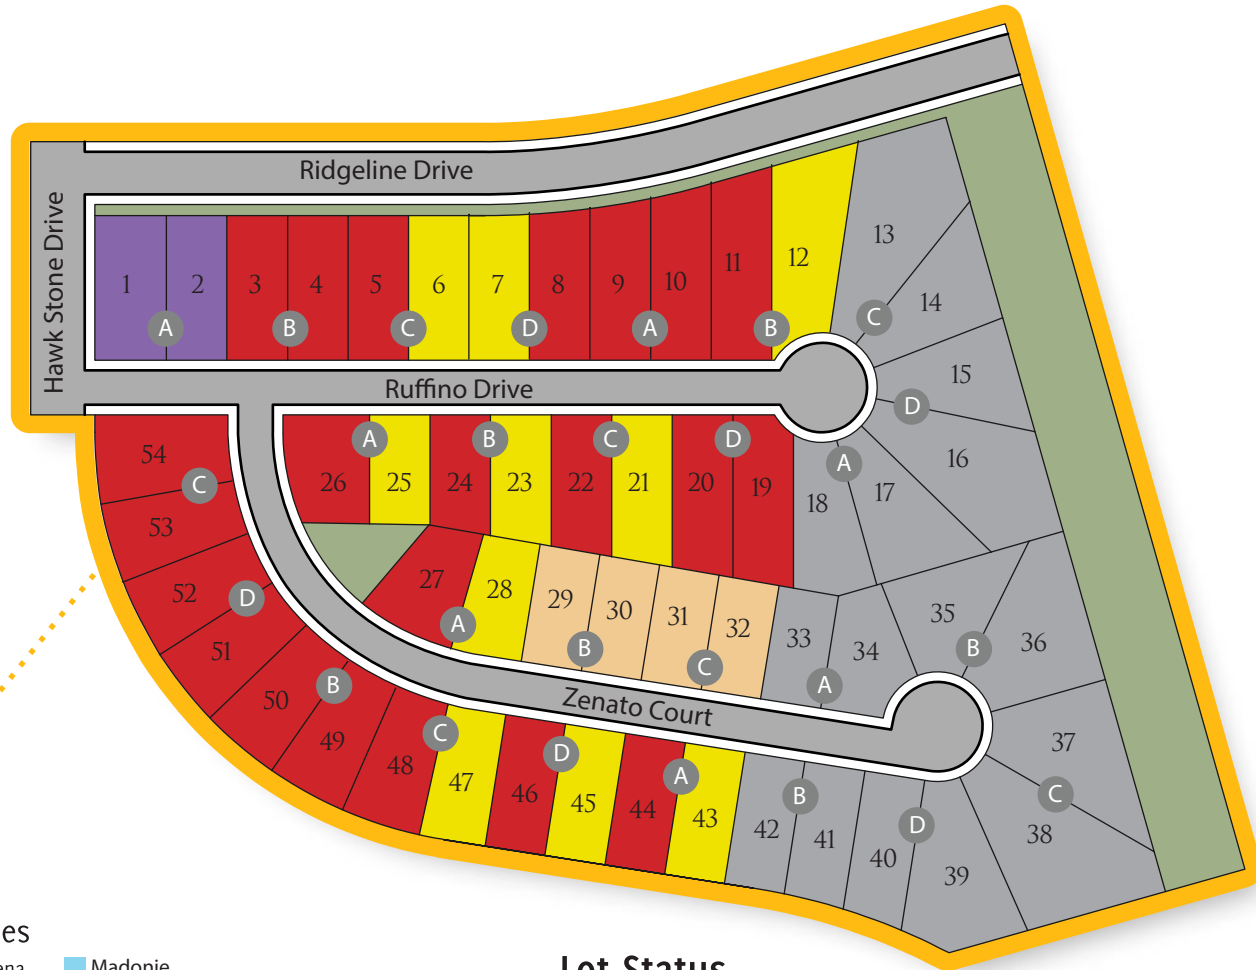

# VILLAGE OF CORTONA AT FLYING HORSE

## Exterior Color Scheme:

- A** Tony Taupe
- B** Pavestone
- C** Mega Griega
- D** Anonymous

## Flying Horse Communities

- |          |           |        |             |
|----------|-----------|--------|-------------|
| Verona   | Messina   | Siena  | Madonie     |
| Toscana  | Calistoga | Milan  | Cortona     |
| Saratoga | Sonoma    | Molise | Golf Course |

## Lot Status

- |        |             |           |
|--------|-------------|-----------|
| Sold   | Available   | Spec Home |
| Models | Unavailable |           |

May 4, 2017